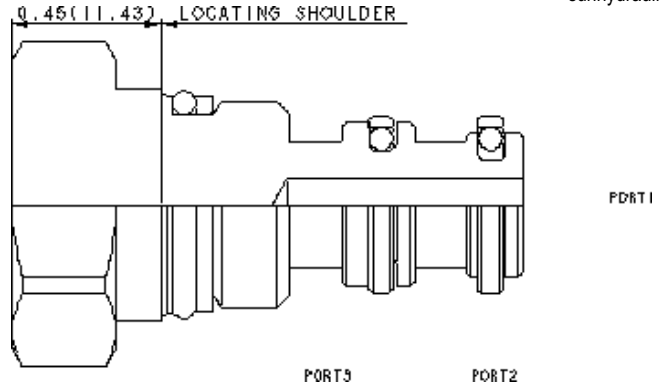

**CONFIGURATION**

X	Control	-
X	Adjustment Range	-
N	Seal Material	Buna-N

This cavity plug blocks all ports.

**TECHNICAL DATA**

NOTE: DATA MAY VARY BY CONFIGURATION. SEE CONFIGURATION SECTION.

Cavity	T-9A
Series	P
Maximum Operating Pressure	350 bar
Port Configuration	3 Port
Valve Hex Size	22,2 mm
Valve Installation Torque	27 - 33 Nm
Seal kit - Cartridge	Buna: 990009007
Seal kit - Cartridge	Polyurethane: 990009002
Seal kit - Cartridge	Viton: 990009006
Model Weight	0.06 kg.

**CONFIGURATION OPTIONS**

Model Code Example: **XACBXXN**

<b>CONTROL</b>	(X)	<b>ADJUSTMENT RANGE</b>	(X)	<b>SEAL MATERIAL</b>	(N)
X -		X -		N Buna-N	
				V Viton	

**RELATED MODELS**

- [XACBE](#) Port 1 to external port, ports 2 and 3 blocked cavity plug