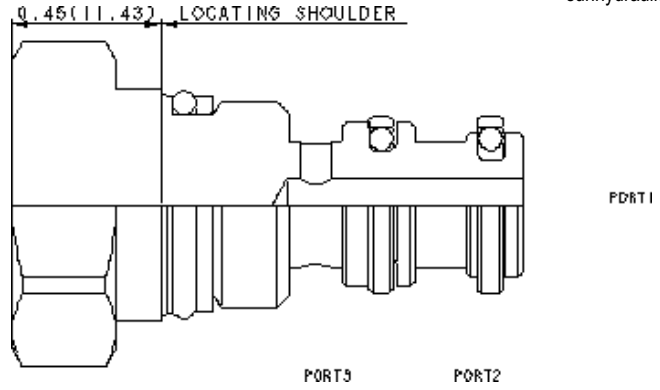

**CONFIGURATION**

X	Control	-
X	Adjustment Range	-
N	Seal Material	Buna-N

This cavity plug allows ports 1 and 3 to remain open and blocks port 2.

**TECHNICAL DATA**

NOTE: DATA MAY VARY BY CONFIGURATION. SEE CONFIGURATION SECTION.

Cavity	T-9A
Series	P
Maximum Operating Pressure	350 bar
Valve Hex Size	22,2 mm
Valve Installation Torque	27 - 33 Nm
Seal kit - Cartridge	Buna: 990009007
Seal kit - Cartridge	Polyurethane: 990009002
Seal kit - Cartridge	Viton: 990009006
Model Weight	0.06 kg.